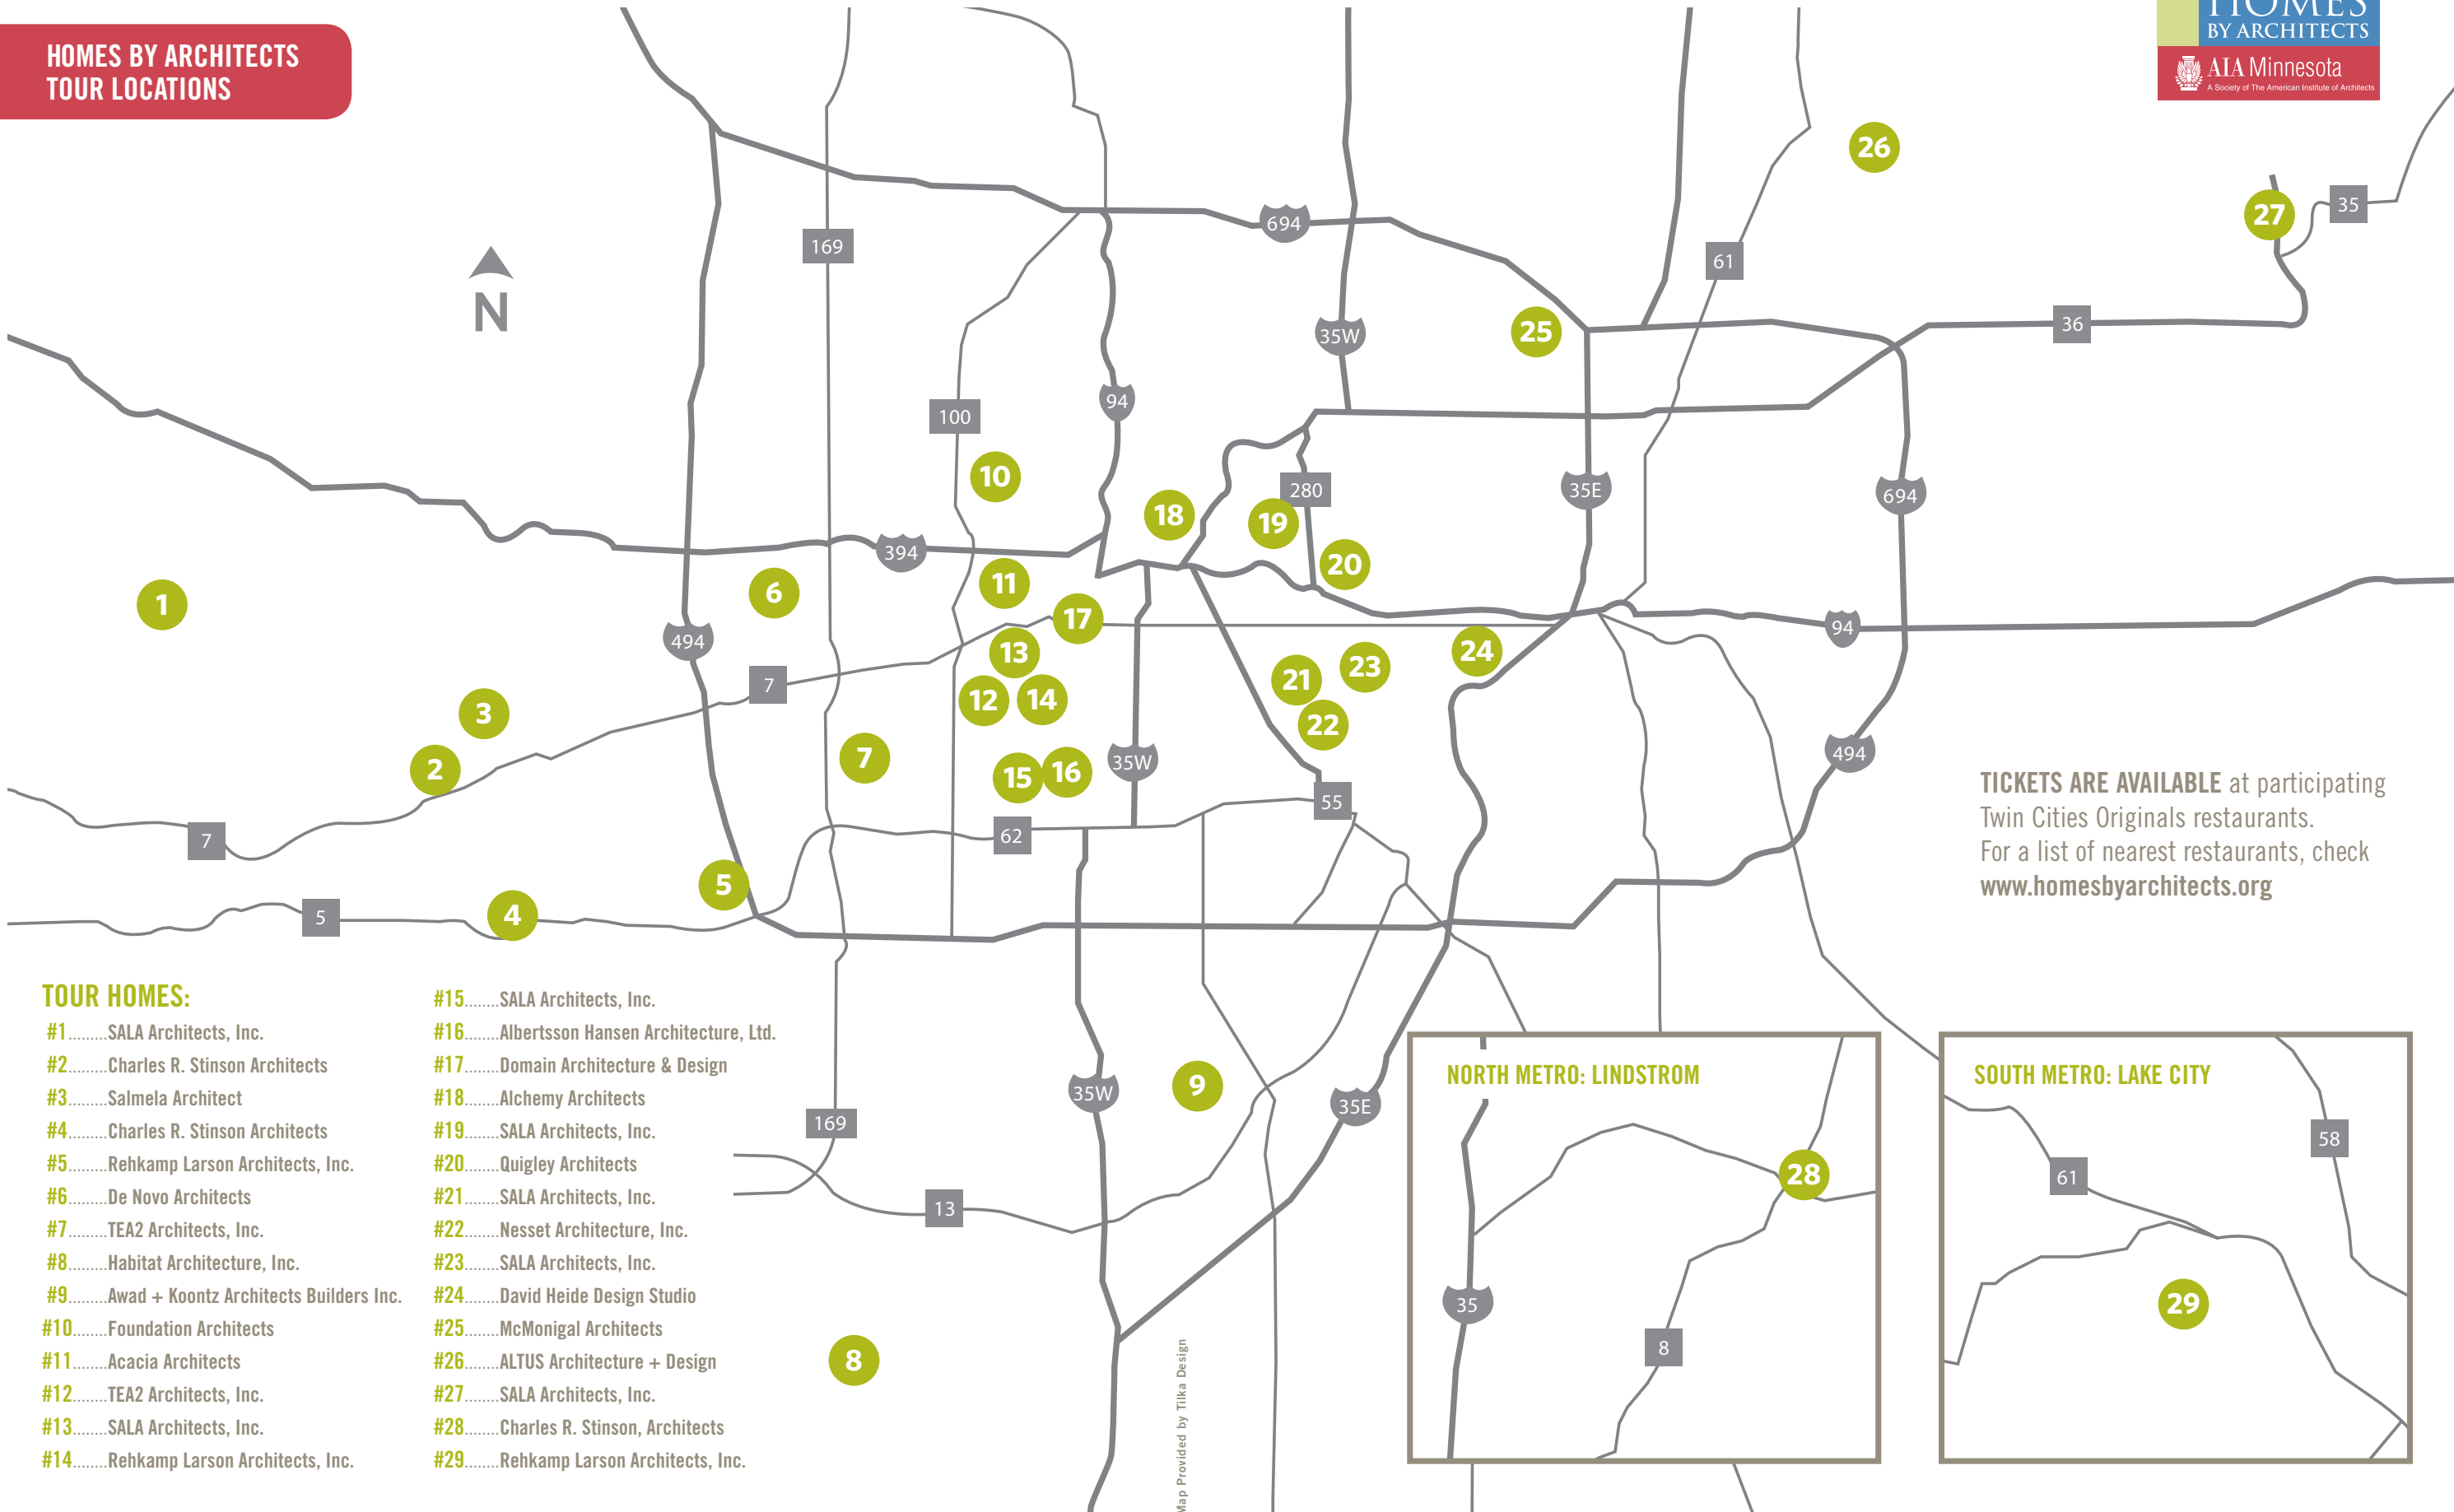

**HOMES BY ARCHITECTS
TOUR LOCATIONS**

TICKETS ARE AVAILABLE at participating Twin Cities Originals restaurants. For a list of nearest restaurants, check www.homesbyarchitects.org

TOUR HOMES:

- #1.....SALA Architects, Inc.
- #2.....Charles R. Stinson Architects
- #3.....Salmela Architect
- #4.....Charles R. Stinson Architects
- #5.....Rehkamp Larson Architects, Inc.
- #6.....De Novo Architects
- #7.....TEA2 Architects, Inc.
- #8.....Habitat Architecture, Inc.
- #9.....Awad + Koontz Architects Builders Inc.
- #10.....Foundation Architects
- #11.....Acacia Architects
- #12.....TEA2 Architects, Inc.
- #13.....SALA Architects, Inc.
- #14.....Rehkamp Larson Architects, Inc.

Map Provided by Tilka Design